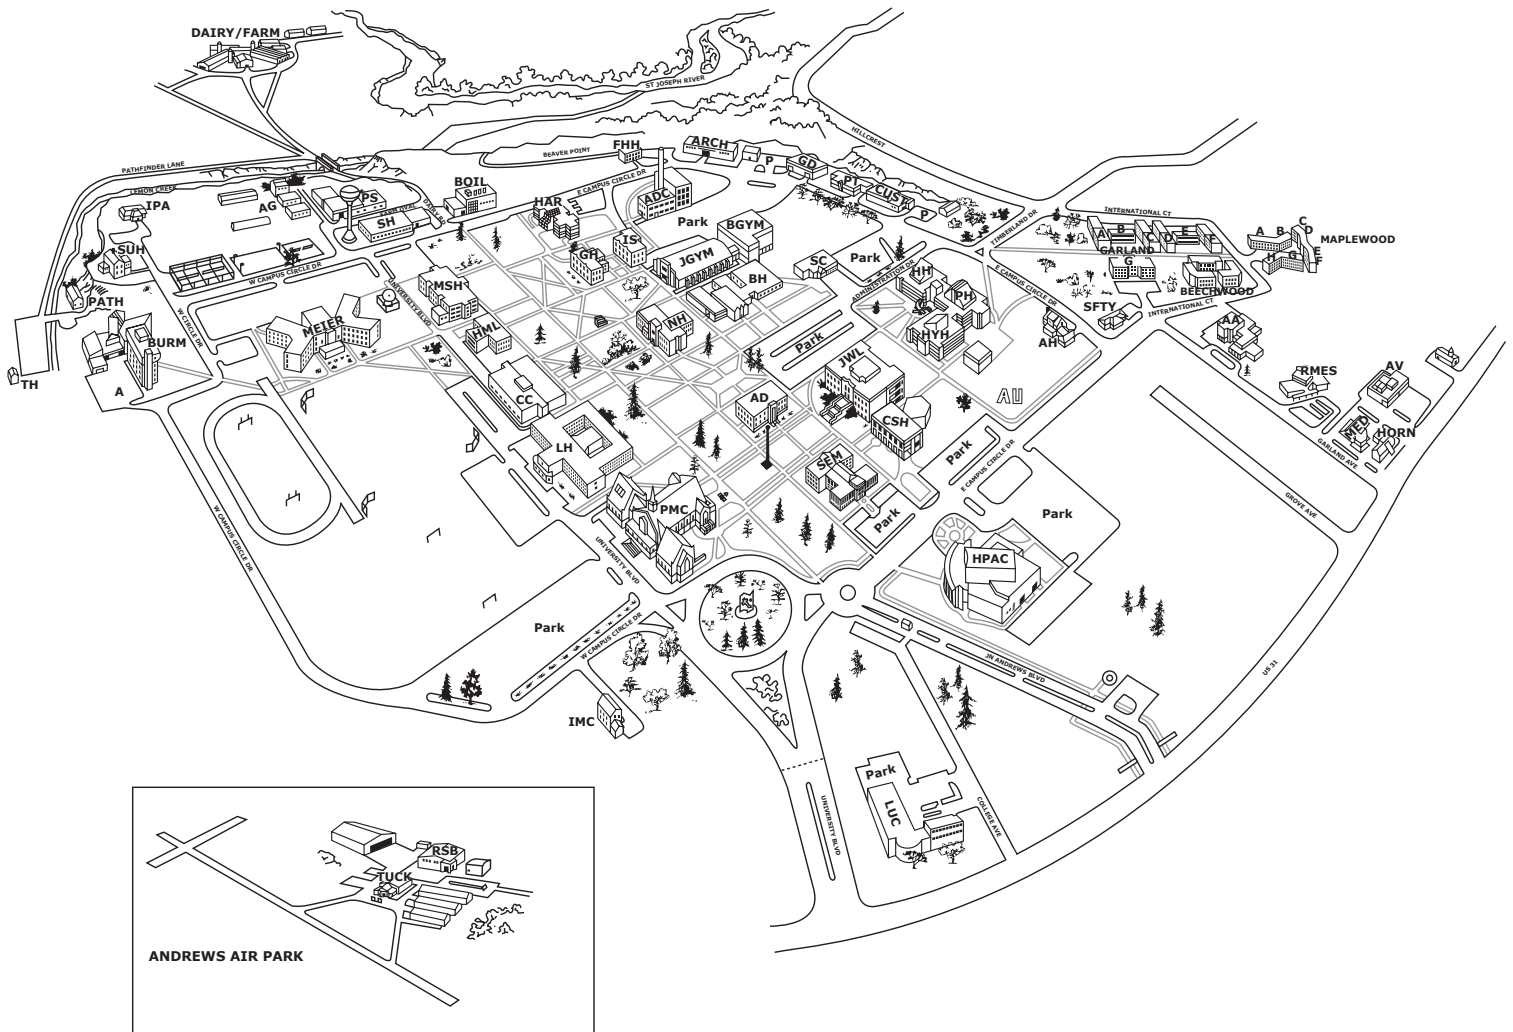

Welcome to Andrews University

AA	Andrews Academy	GAG	Garland Apt G	MEIER	Meier Hall
AD	Administration Building	GD	Grounds Department	MSH	Marsh Hall
ADC	Art and Design Center	GH	Griggs Hall	NH	Nethery Hall
AG	Agriculture Building	HAR	Harrigan Hall	PATH	Pathfinder Building
AH	Alumni House	HML	Hamel Hall (Music Building)	PH	Price Hall
ARCH	Architecture	HORN	Horn Archaeological Institute & Museum	PMC	Pioneer Memorial Church
AV	Apple Valley Market	HPAC	Howard Performing Arts Center	PS	Plant Service
BGYM	Beaty Gym & Pool	HYH	Haughey Hall	PT	Physical Therapy Building
BH	Bell Hall	HH	Halenz Hall	RMES	Ruth Murdoch Elementary School
BOIL	Boiler Plant/Power House	IMC	Integrated Marketing & Communication	RSB	Seamount Building (Airpark)
BURM	Burman Hall (University Towers)	IPA	Institute for Prevention of Addictions	SC	Service Center (Bookstore, PO, Hair Salons)
CC	Campus Center	IS	Information Services	SEM	Seminary Hall
CSH	Chan Shun Hall	JGYM	Johnson Gym	SFTY	Public Safety Department
CUST	Custodial Services	JWL	James White library	SH	Smith Hall
DAIRY	Dairy	LH	Lamson Hall	SUH	Sutherland House
FARM	Farm	LUC	Lake Union Conference	TH	Tubing Hill
FHH	Forsyth Honors House	MED	Medical Center	TUCK	Tucker Building (Airpark)

Park Parking passes are required. Please pick up your free visitor parking pass at the Department of Public Safety.