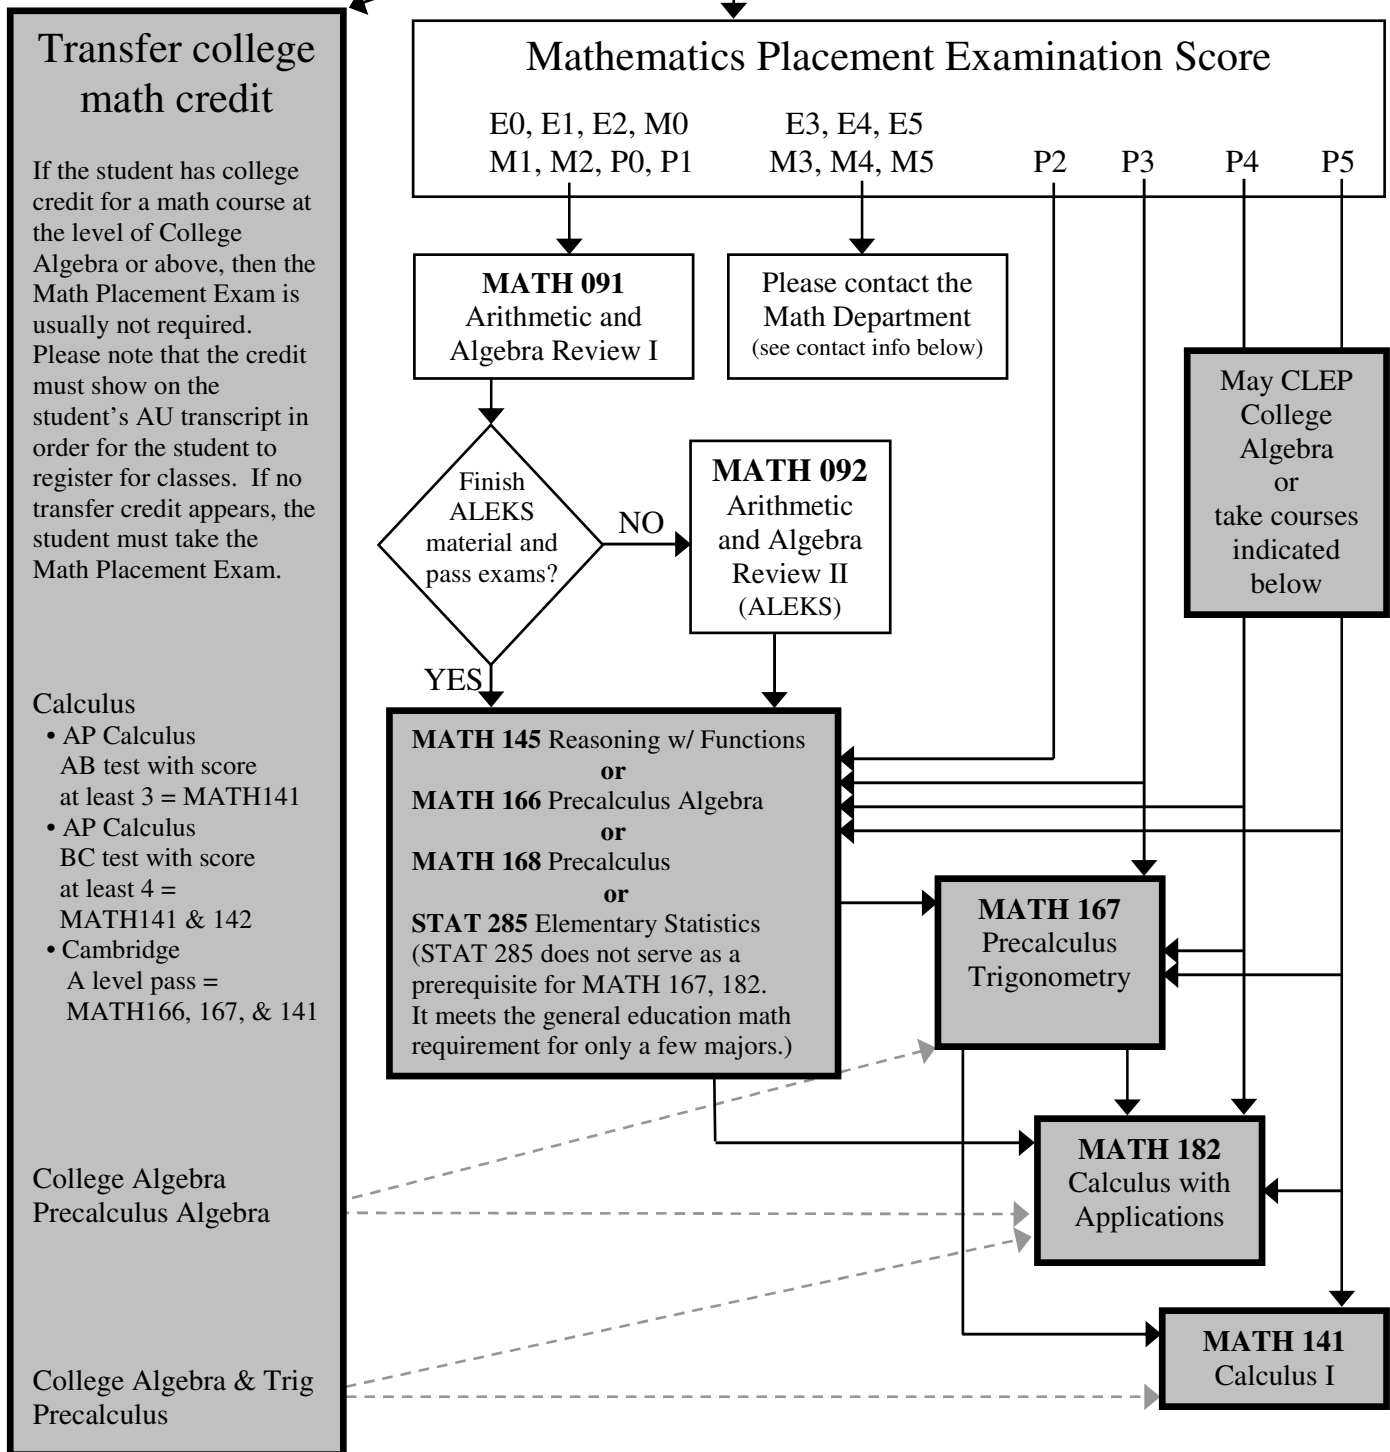

# General Education Mathematics Road Map for New Students 2009-2010

General Education requirement is met by any course in a heavy  box.

Arrows  
 →  
 - - -  
 indicate prerequisites.

**Transfer college math credit**

If the student has college credit for a math course at the level of College Algebra or above, then the Math Placement Exam is usually not required. Please note that the credit must show on the student's AU transcript in order for the student to register for classes. If no transfer credit appears, the student must take the Math Placement Exam.

**Calculus**

- AP Calculus AB test with score at least 3 = MATH141
- AP Calculus BC test with score at least 4 = MATH141 & 142
- Cambridge A level pass = MATH166, 167, & 141

**College Algebra**  
Precalculus Algebra