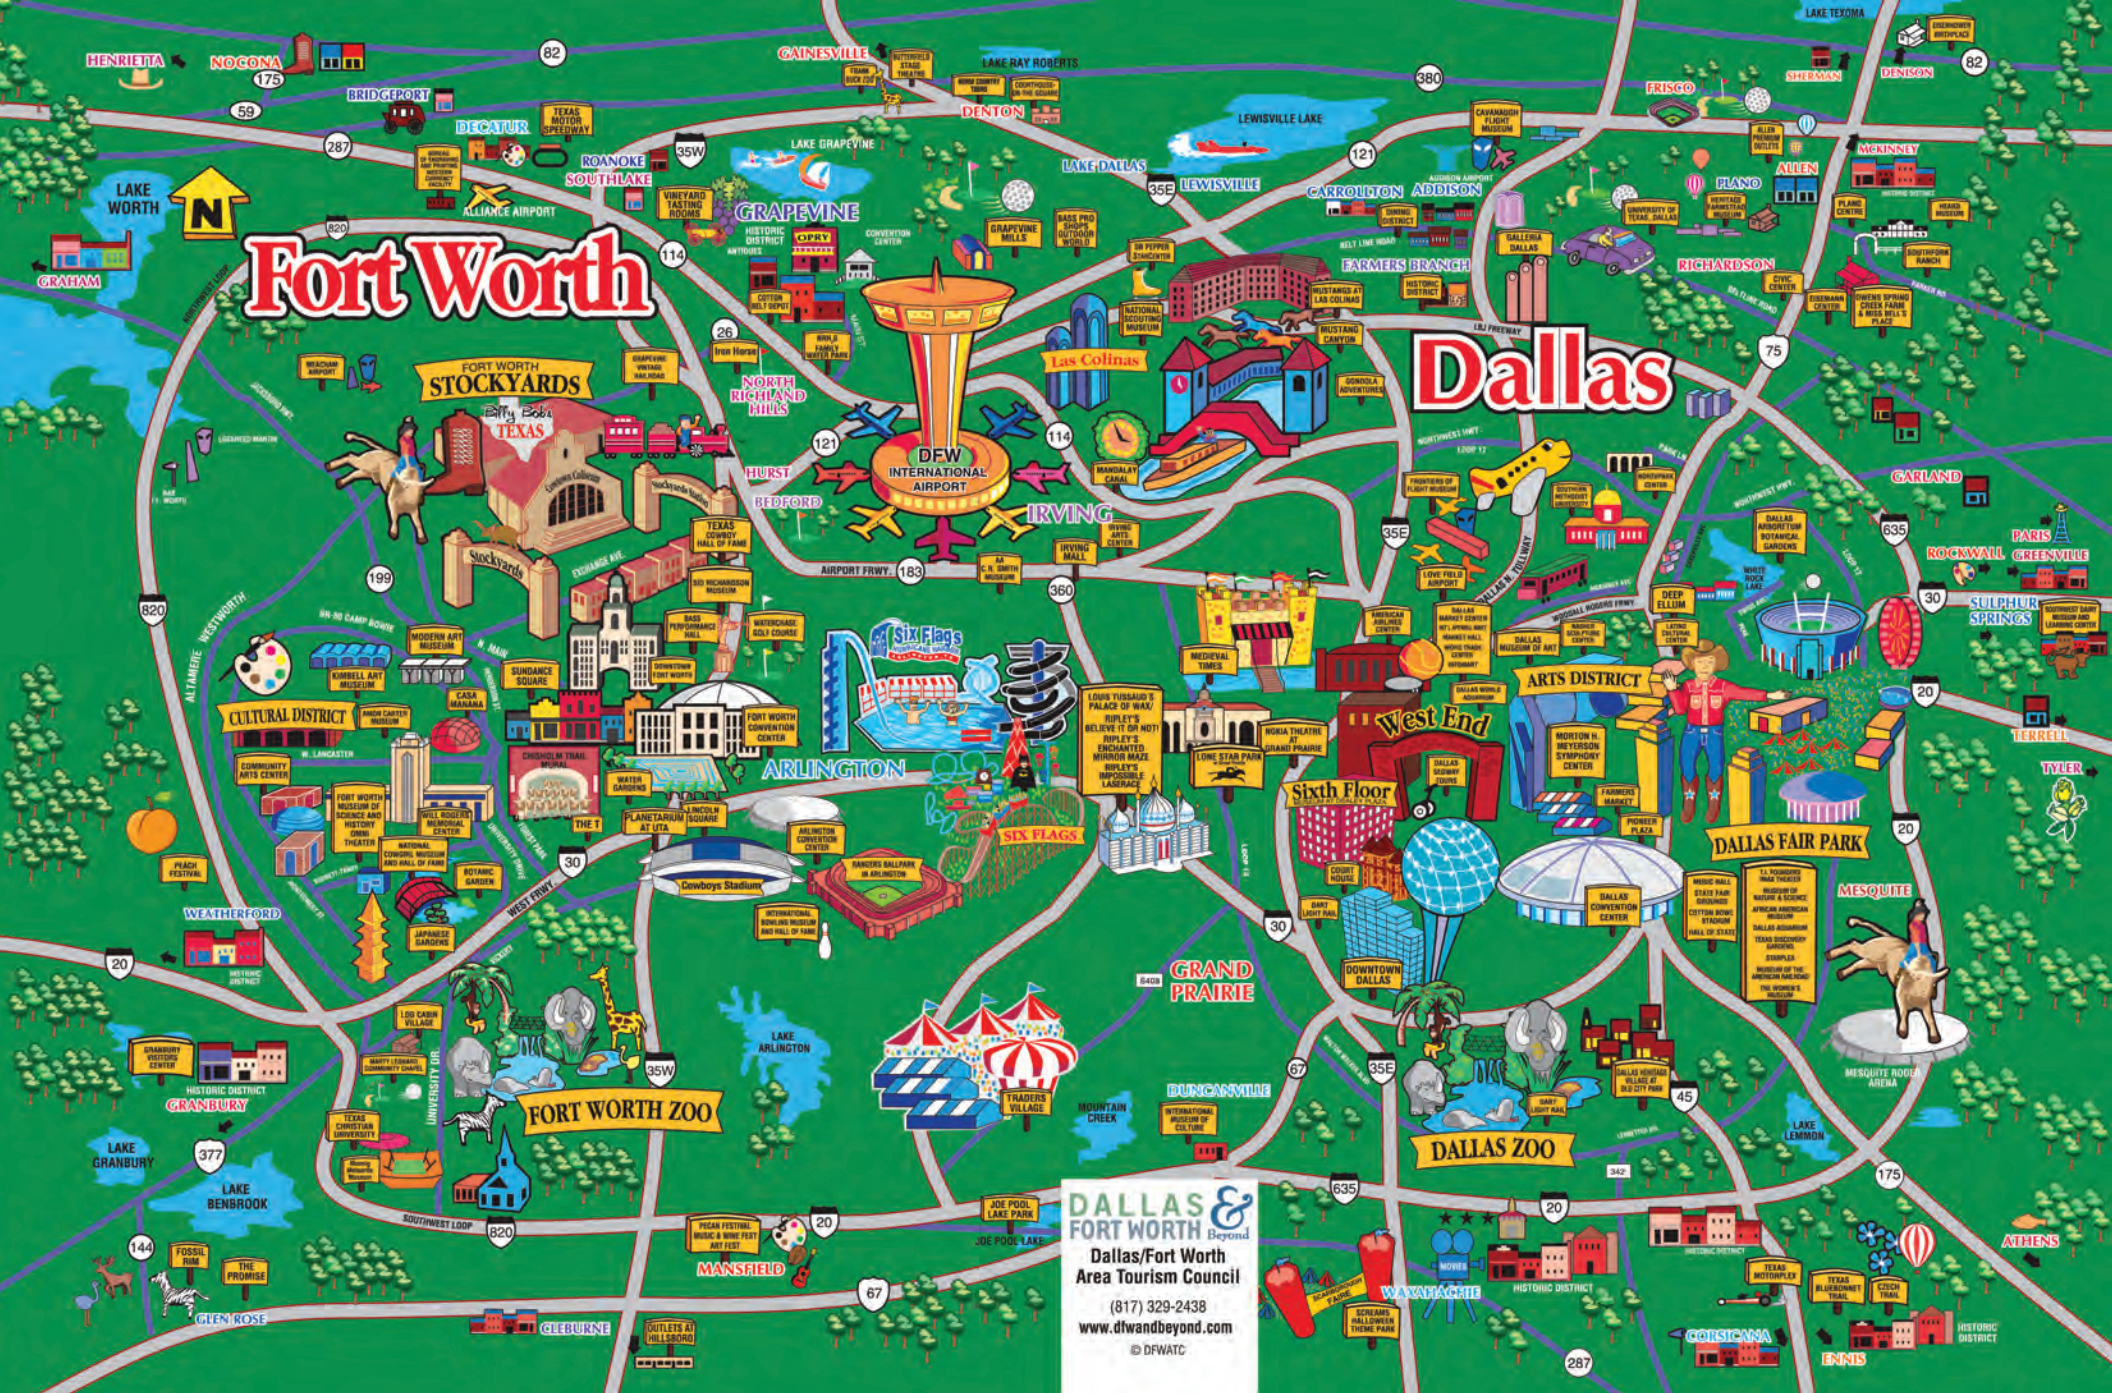

## Building Legend

- |                                 |                                       |  |
|---------------------------------|---------------------------------------|--|
| 1. ABC Bookstore                | 14. Hagen Hall                        | 27. Plant Engineering                  |
| 2. Bainum Field                 | 15. Harmon Hall                       | 28. Post Office                        |
| 3. Barron Building              | 16. Hopps Museum and Welcome Center   | 29. Student Association Offices        |
| 4. Biology Greenhouse           | 17. Keene Adventist Elementary School | 30. Scales Hall                        |
| 5. Callicot Student Park        | 18. KJCR FM Radio Station             | 31. Keene Seventh-day Adventist Church |
| 6. Chan Shun Centennial Library | 19. Lakeview Apartments               | 32. Thomsen Observatory                |
| 7. City Hall                    | 20. Leiske-Pultar Gymnasium           |  |
| 8. Committee of 100 Cafeteria   | 21. Mabee Center                      |  |
| 9. Cyril Miller Hall            | 22. Meier Hall                        |  |
| 10. Evans Hall                  | 23. Meier Villa                       |  |
| 11. Emergency Services          | 24. Mizpah Gate                       |  |
| 12. Findley Administration      | 25. Moran Hall                        |  |
| 13. Hadley Hall                 | 26. Pechero Hall                      |  |

**SOUTHWESTERN**  
ADVENTIST UNIVERSITY

**SOUTHWESTERN ADVENTIST UNIVERSITY**