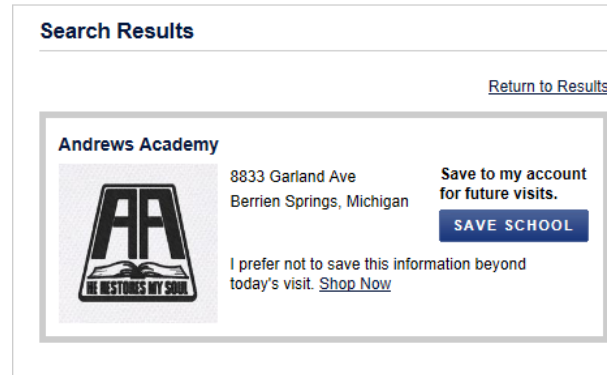

under the name

[Cancel](#)

▶ OR FIND MY SCHOOL USING MY PREFERRED SCHOOL NUMBER

ALREADY HAVE A SCHOOL UNIFORM STUDENT?

[Access Your School & Student Info](#)

[Shop Your School's Dress Code](#)

[Checkout Faster](#)

[View Order History](#)

LANDS' END SCHOOL REWARDS: PREFERRED SCHOOLS EARN CASH BACK FOR THEIR SCHOOL. [LEARN MORE](#)

Step 3

- Fill in the Gender, Grade, School (**Andrews Academy**), Location(**in the US**), City (**Berrien Springs**), and State (**MI**). Put your child's first name in and then click "Find My School."
- On the right side of the box, our school logo should appear. It looks like this:
Click on "Select School."

Andrews Academy
8833 Garland Ave
Berrien Springs,
Michigan

SELECT SCHOOL

Step 4

- Next it will look like this: Click on “Save School.”
- The next screen will give you the option to Create An Account.

Step 5