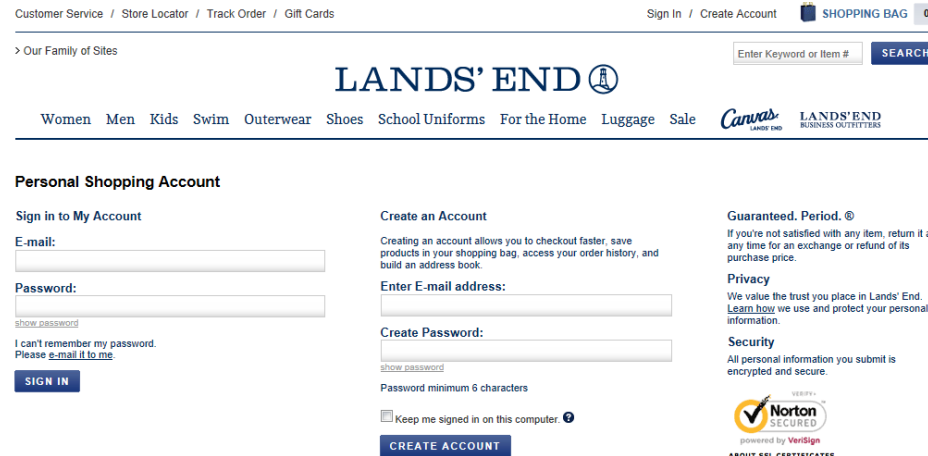

under the name

[Cancel](#)

▶ OR FIND MY SCHOOL USING MY PREFERRED SCHOOL NUMBER

ALREADY HAVE A SCHOOL UNIFORM STUDENT?

[Access Your School & Student Info](#)

[Shop Your School's Dress Code](#)

[Checkout Faster](#)

[View Order History](#)

LANDS' END SCHOOL REWARDS: PREFERRED SCHOOLS EARN CASH BACK FOR THEIR SCHOOL. [LEARN MORE](#)

Step 3

- Fill in the Gender, Grade, School (**Andrews Academy**), Location(**in the US**), City (**Berrien Springs**), and State (**MI**). Put your child's first name in and then click "Find My School."
- On the right side of the box, our school logo should appear. It looks like this:
Click on "Select School."

Andrews Academy
8833 Garland Ave
Berrien Springs,
Michigan

SELECT SCHOOL

Step 4

- Next it will look like this: Click on “Save School.”
- The next screen will give you the option to Create An Account.

Step 5

- Once you have created an account, you are all set to shop for your AA academic logo wear. You will come to this screen with your student's names available to click and shop.

> Our Family of Sites

LANDS' END 