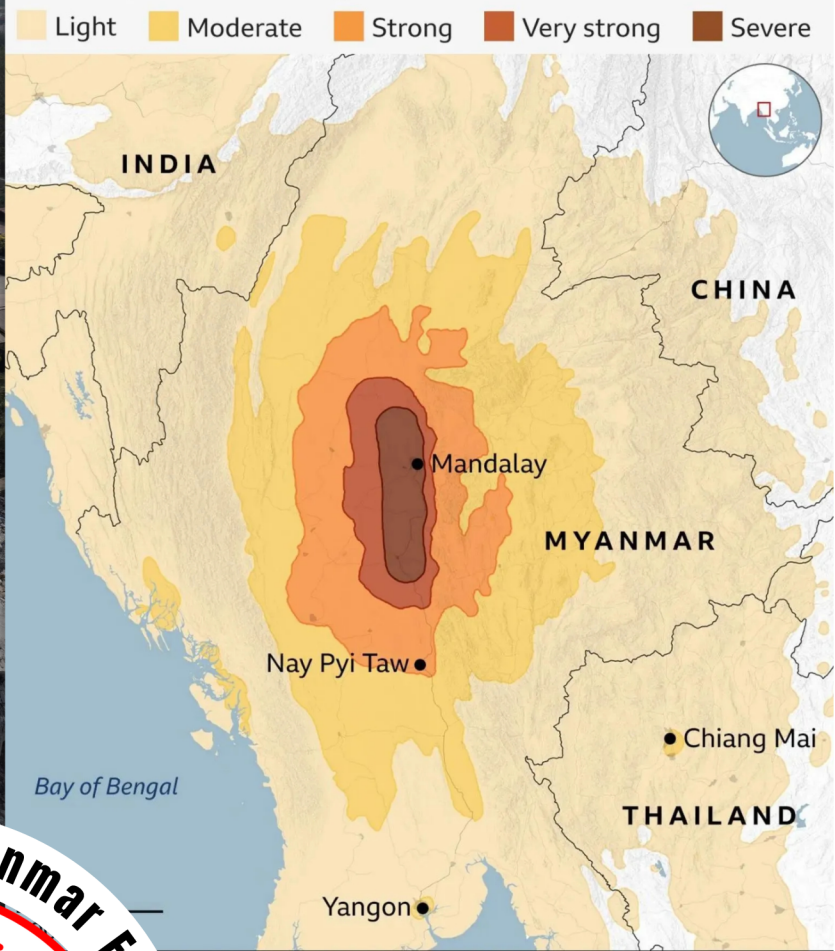

Myanmar earthquake felt in India and Thailand
Areas exposed to shaking which was: