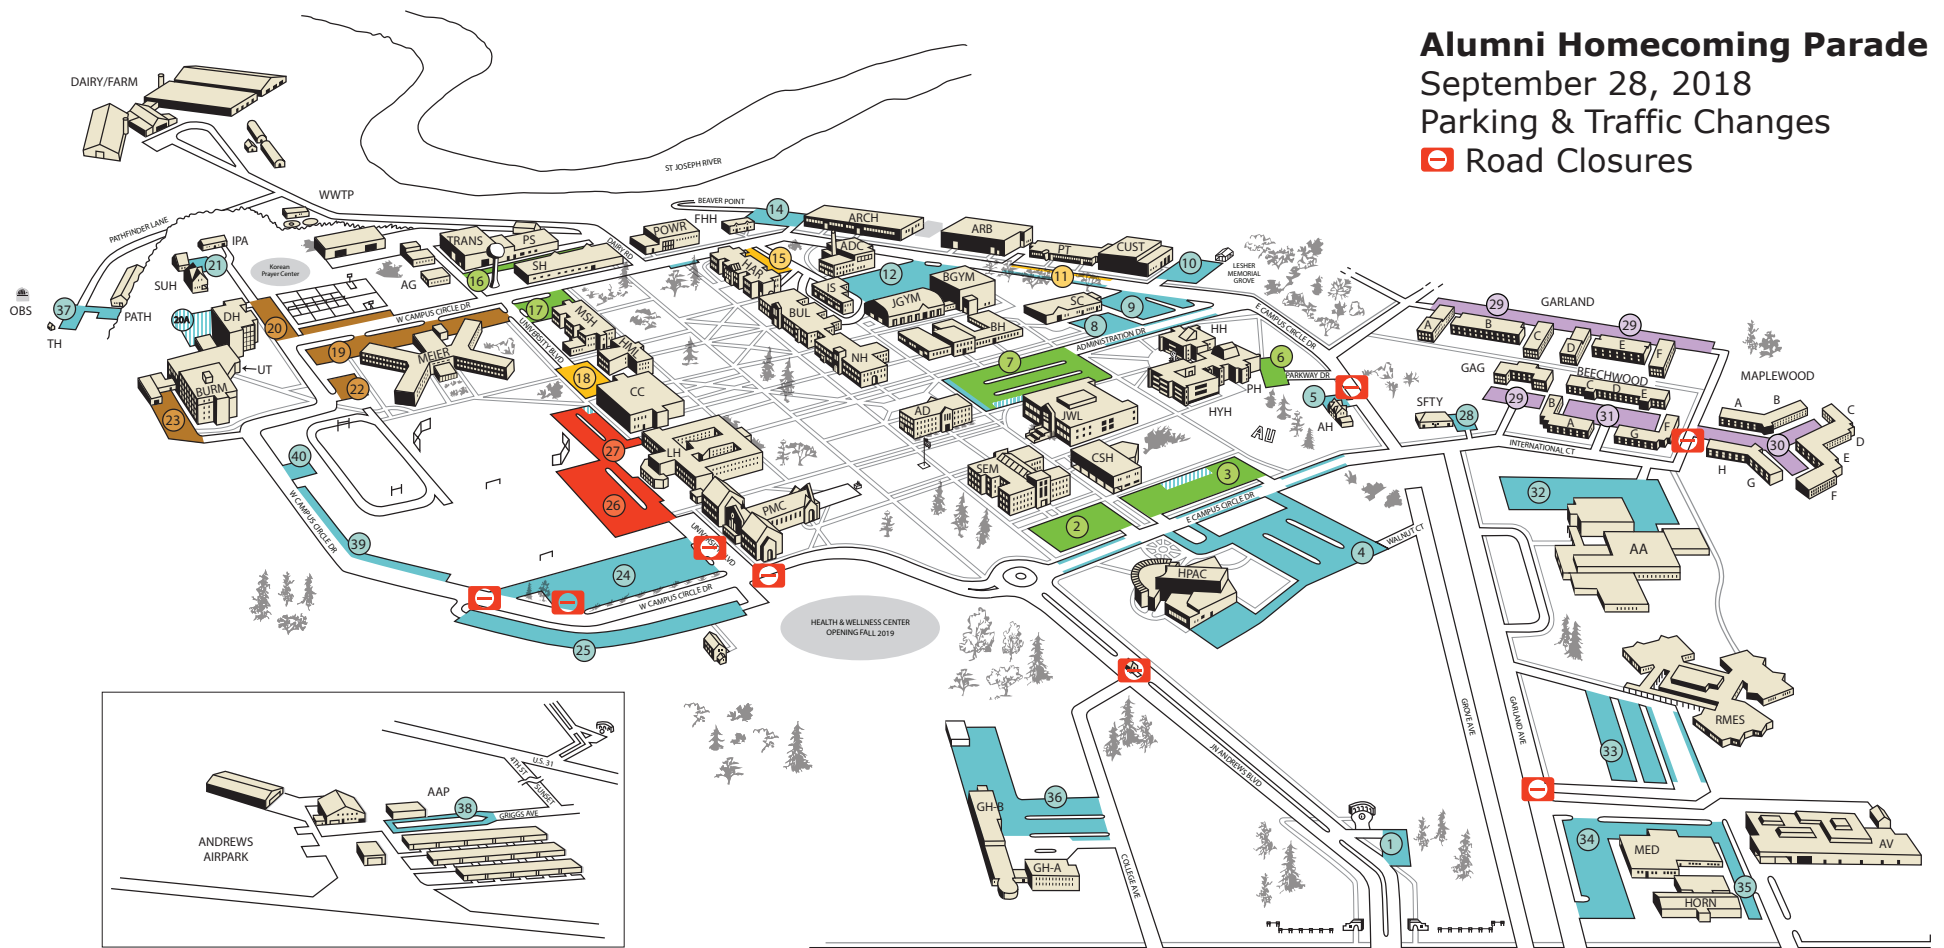

Alumni Homecoming Parade

September 28, 2018
 Parking & Traffic Changes
 Road Closures

Parking Guidelines

 Lot Number	 Unrestricted
 Faculty/Staff Only	 Restricted - Housing Residents
 Community & Faculty/Staff	 Restricted - Visitors Only
 Lamson Residence & Faculty/Staff	 Security Gates - Closed 11p-5am
 Meier/Burman/Damazo Residence	