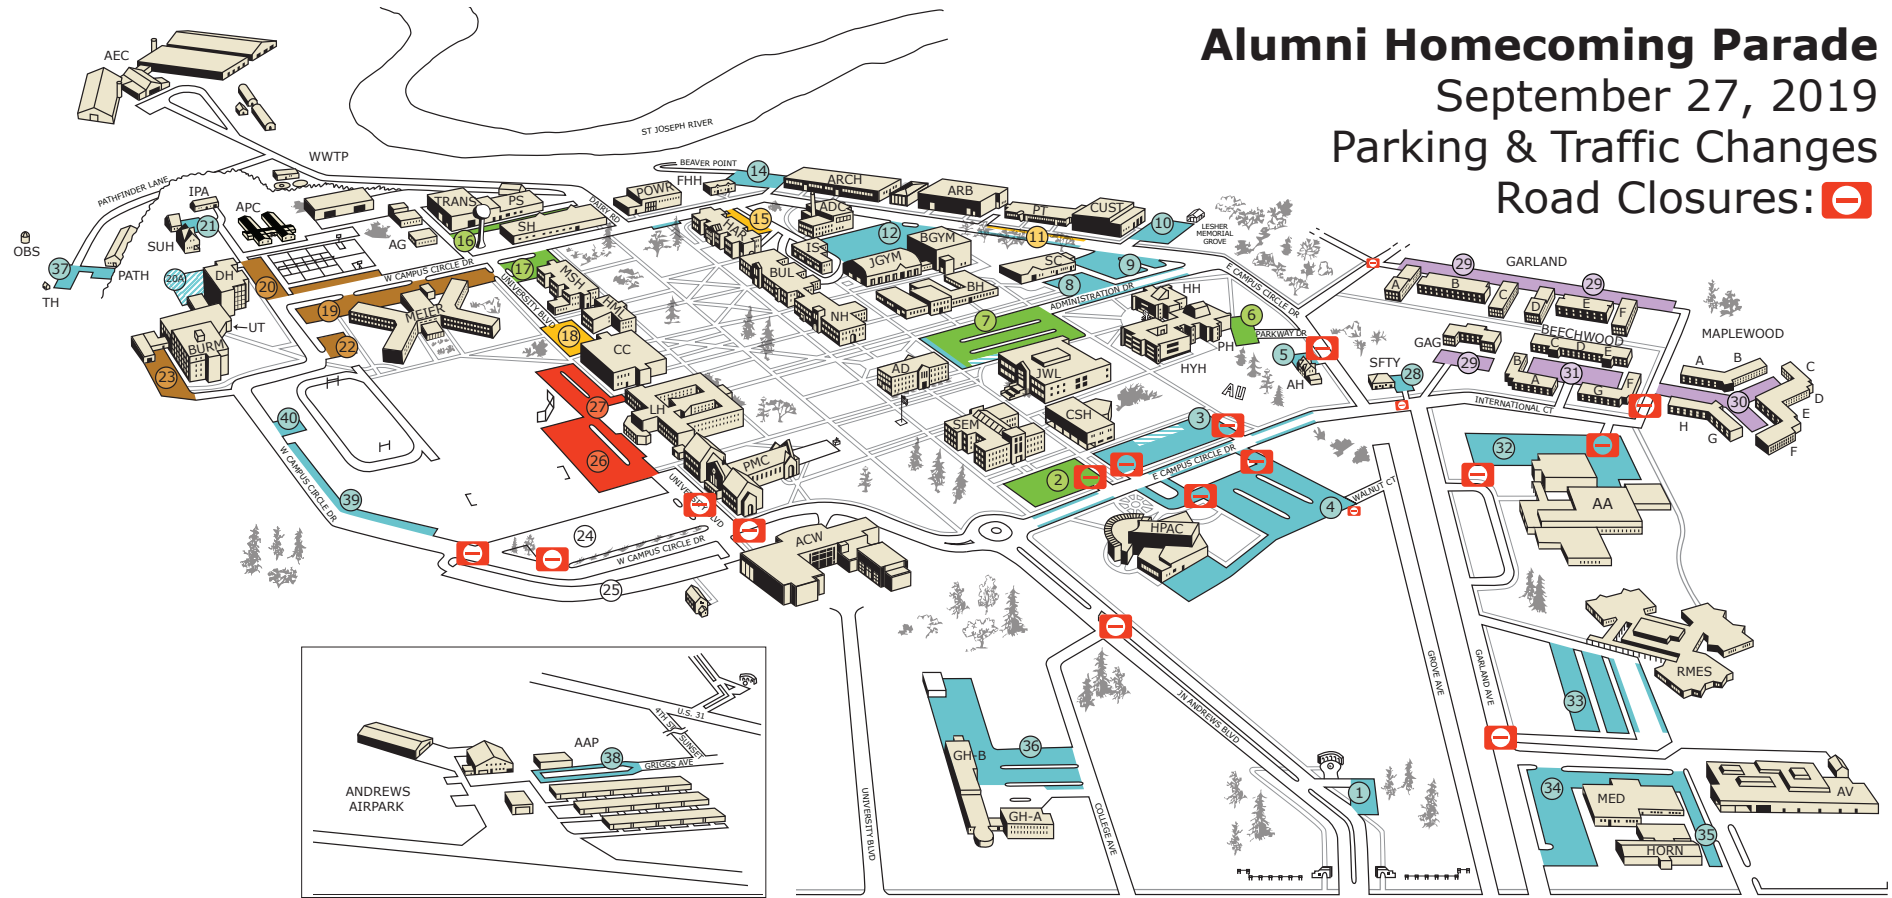

# Alumni Homecoming Parade

### Parking & Traffic Changes

#### Road Closures:

**Parking Guidelines**

① Lot Number	Unrestricted - Permit Required
Faculty/Staff Only	Restricted - Housing Residents
Community & Faculty/Staff	Restricted - Visitors Only
Lamson Residence & Faculty/Staff	PMC/ACW - No Overnight Parking
Meier/Burman/Damazo Residence	Security Gates - Closed 11p-5am